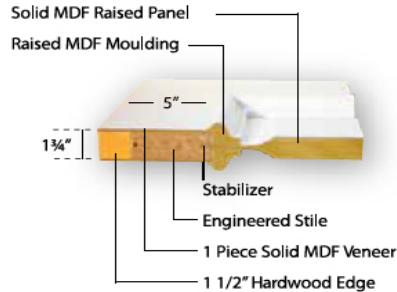

CLASSIC SERIES

TRABA INTERIOR DOORS

BHI Tampa Stock

Bel-Aire

Solid Core MDF Interior Door, Classic Series