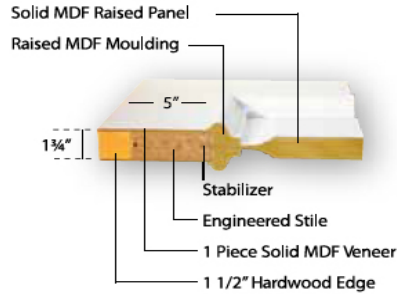

CLASSIC SERIES

TRABA INTERIOR DOORS

BHI Tampa Stock

Laguna

Solid Core MDF Interior Door, Classic Series