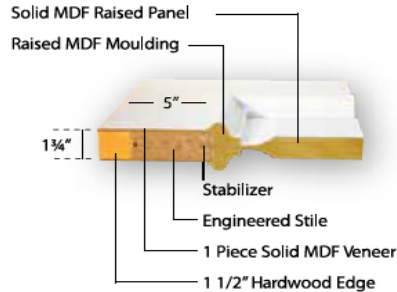

# TRABA INTERIOR DOORS

BHI Tampa Stock

*Monterey*

Solid Core MDF Interior Door, Classic Series