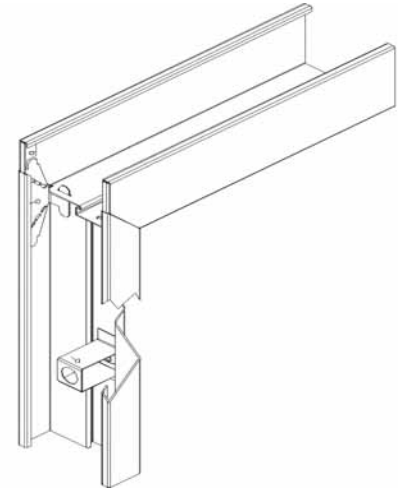

REDIFRAME™ PD Residential Hollow Metal Frames

Order frames by individual components:

Single Unit = (1) Header + (1) Strike Jamb + (1) Hinge Jamb

Double Unit = (1) Header + (2) Hinge Jamb

SKU	Size	Description	Dropship *1-99	Dropship *100+	WH Qty. 1-19	WH Qty. 20+
Headers			<i>*PPD freight</i>			
61251321	2/8 x 5-3/4	Kerf Hollow Metal PD HEADER				
61251322	2/10 x 5-3/4	Kerf Hollow Metal PD HEADER				
61251316	3/0 x 5-3/4	Kerf Hollow Metal PD HEADER				
61251323	6/0 x 5-3/4	Kerf Hollow Metal PD HEADER 72"				
61251324	6/0 x 5-3/4	Kerf Hollow Metal PD HEADER 72-916"				
6/8 Jamb						
<u>RH:</u> 61251312	80-1/2 x 5-3/4	Kerf PD Frame RH STRIKE JAMB 6/8				
61251314	80-1/2 x 5-3/4	Kerf PD Frame RH HINGE JAMB 6/8				
<u>LH:</u> 61251313	80-1/2 x 5-3/4	Kerf PD Frame LH STRIKE JAMB 6/8				
61251315	80-1/2 x 5-3/4	Kerf PD Frame LH HINGE JAMB 6/8				
8/0 Jamb						
<u>RH:</u> 61251317	96-1/2 x 5-3/4	Kerf PD Frame RH STRIKE JAMB 8/0				
61251320	96-1/2 x 5-3/4	Kerf PD Frame RH HINGE JAMB 8/0				
<u>LH:</u> 61251318	96-1/2 x 5-3/4	Kerf PD Frame LH STRIKE JAMB 8/0				
61251319	96-1/2 x 5-3/4	Kerf PD Frame LH HINGE JAMB 8/0				

Hardware