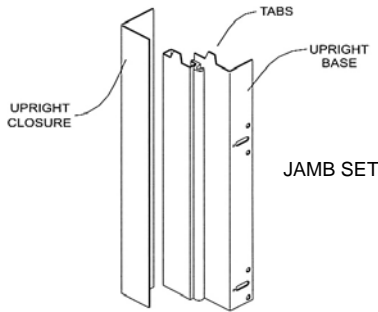

6/8 Rediflex Kerf Frames

Order frames by individual components:
Single Unit = (1) Header Set + (1) Jamb Set
Double Unit = (1) Header Set + (1) HINGE Jamb Set

FRAME KIT
(assembled --
brickmold not
included)