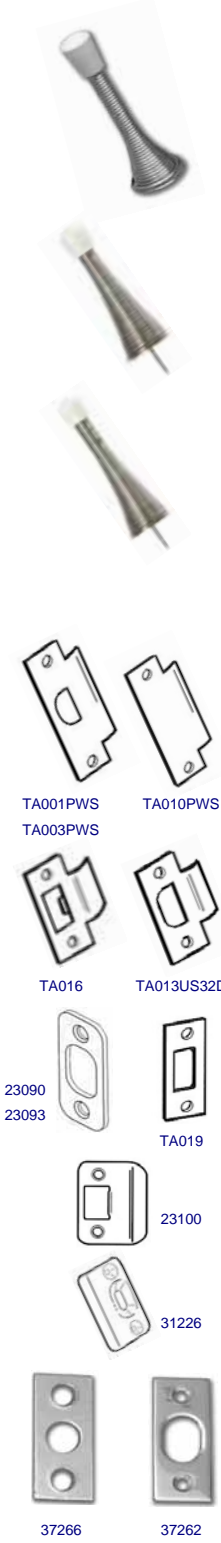

*while supplies last

SKU	Description	Finish	Case Pk.	Broken	Box	Case
JFS1315A	JFS13 Heavy Duty Spring	Antique Nickel	100/600			
JFS1315	JFS13 Heavy Duty Spring	Satin Nickel	100/600			
JFS1310B	JFS13 Heavy Duty Spring	Oil Rubbed Bronze	100/600			

Strikes

SKU	Description	Finish	Case Pk.	Broken	Box	Case
TA001PWS	ANSI Strike 1-1/4" x 4-7/8"	US32D Stain. Steel	10/25			
TA003PWS	ANSI Strike 1-1/4" x 4-7/8"	US10B Oil Rub Brz.	10/25			
TA010PWS	ANSI Strike 1-1/4" x 4-7/8" (Blank - No Hole)	USP	10/25			
TA016CMD	Residential T-Shape Strike 1-1/8" x 2-3/4"	Zinc Plated	10/25			
TA016US4	Residential T-Shape Strike 1-1/8" x 2-3/4"	Brass Plated	10/25			
TA013US32D	Residential T-Shape Strike 1-1/8" x 2-3/4"	Stainless Steel	10/25			
TA019CMD	Residential Deadbolt Strike 1-1/8" x 2-3/4"	Zinc Plated	10/25			
TA019US4	Residential Deadbolt Strike 1-1/8" x 2-3/4"	Brass Plated	10/25			
23090	Deadbolt Strike 2-1/8" x 1"	Brass Plated	25/100			
23093**	Deadbolt Strike 2-1/8" x 1"	White	25/100			
<i>** While supplies last **</i>						
23100	Full Lip Strike 2-1/4" x 1-3/4"	Brass Plated	25/100			
31226**	2-1/4" Radius Corner Strike for Ballcatch	Polished Brass	25/500			
<i>** While supplies last **</i>						
37262	Sq. Corner Strike for 6" Flush Bolt (packed with two screws)	Polished Brass	25/100			
37266	Sq. Corner Strike for 7" Flush Bolt	Polished Brass	25/100			

Door Hole Filler

SKU	Description	Finish	Case Pk.	Broken	Box	Case
TA161-238PC	Commercial Grade Filler Plate 2-3/8"	Prime Coat	1/10