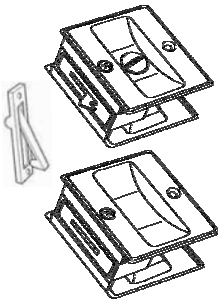

Passage Lock

1-3/4" x 2-1/4" Cutout Style: *Elite Designer Edge*

SKU	Description	Finish	Case Pk.	Broken 1-9	Box 10	Case 50
SDL17US3	Passage Lock	Polished Brass	10/50			
SDL17US5	Passage Lock	Antique Brass	10/50			
SDL17US26	Passage Lock	Chrome	10/50			
SDL17US26D	Passage Lock	Satin Chrome	10/50			
SDL1710B	Passage Lock	Oil Rubbed Bronze	10/50			
SDL1715	Passage Lock	Satin Nickel	10/50			
SDL1715A	Passage Lock	Antique Nickel	10/50			

Privacy Lock

1-3/4" x 2-1/4" Cutout Style: *Elite Designer Edge*

SKU	Description	Finish	Case Pk.	Broken	Box	Case
SDL16US3	Privacy Lock	Polished Brass	10/50			
SDL16US5	Privacy Lock	Antique Brass	10/50			
SDL16US26	Privacy Lock	Chrome	10/50			
SDL16US26D	Privacy Lock	Satin Chrome	10/50			
SDL1610B	Privacy Lock	Oil Rubbed Bronze	10/50			
SDL1615	Privacy Lock	Satin Nickel	10/50			
SDL1615A	Privacy Lock	Antique Nickel	10/50			

Combo Lock for Double Pockets

3 Piece Set for Connecting Doors 1-3/4" x 2-1/4" Cutout Style: *Elite Designer Edge*

SKU	Description	Finish	Case Pk.	Broken	Box	Case
COMBOUS3	Double Door Lock	Polished Brass	5/25			
COMBOUS5	Double Door Lock	Antique Brass	5/25			
COMBOUS26	Double Door Lock	Chrome	5/25			
COMBOUS26D	Double Door Lock	Satin Chrome	5/25			
COMBOUS10B	Double Door Lock	Oil Rubbed Bronze	5/25			
COMBOUS15	Double Door Lock	Satin Nickel	5/25			
COMBOUS15A	Double Door Lock	Antique Nickel	5/25			

Weiser Style

Passage Lock Old Weiser Cut Out Size 1-3/4" x 2-7/8"

SKU	Description	Finish	Case Pk.	Broken	Box	Case
PDL1003	Passage Lock	Polished Brass	12/48			
PDL1005	Passage Lock	Antique Brass	12/48			

Privacy Lock Old Weiser Cut Out Size 1-3/4" x 2-7/8"

SKU	Description	Finish	Case Pk.	Broken	Box	Case
PDL1013	Privacy Lock	Polished Brass	12/48